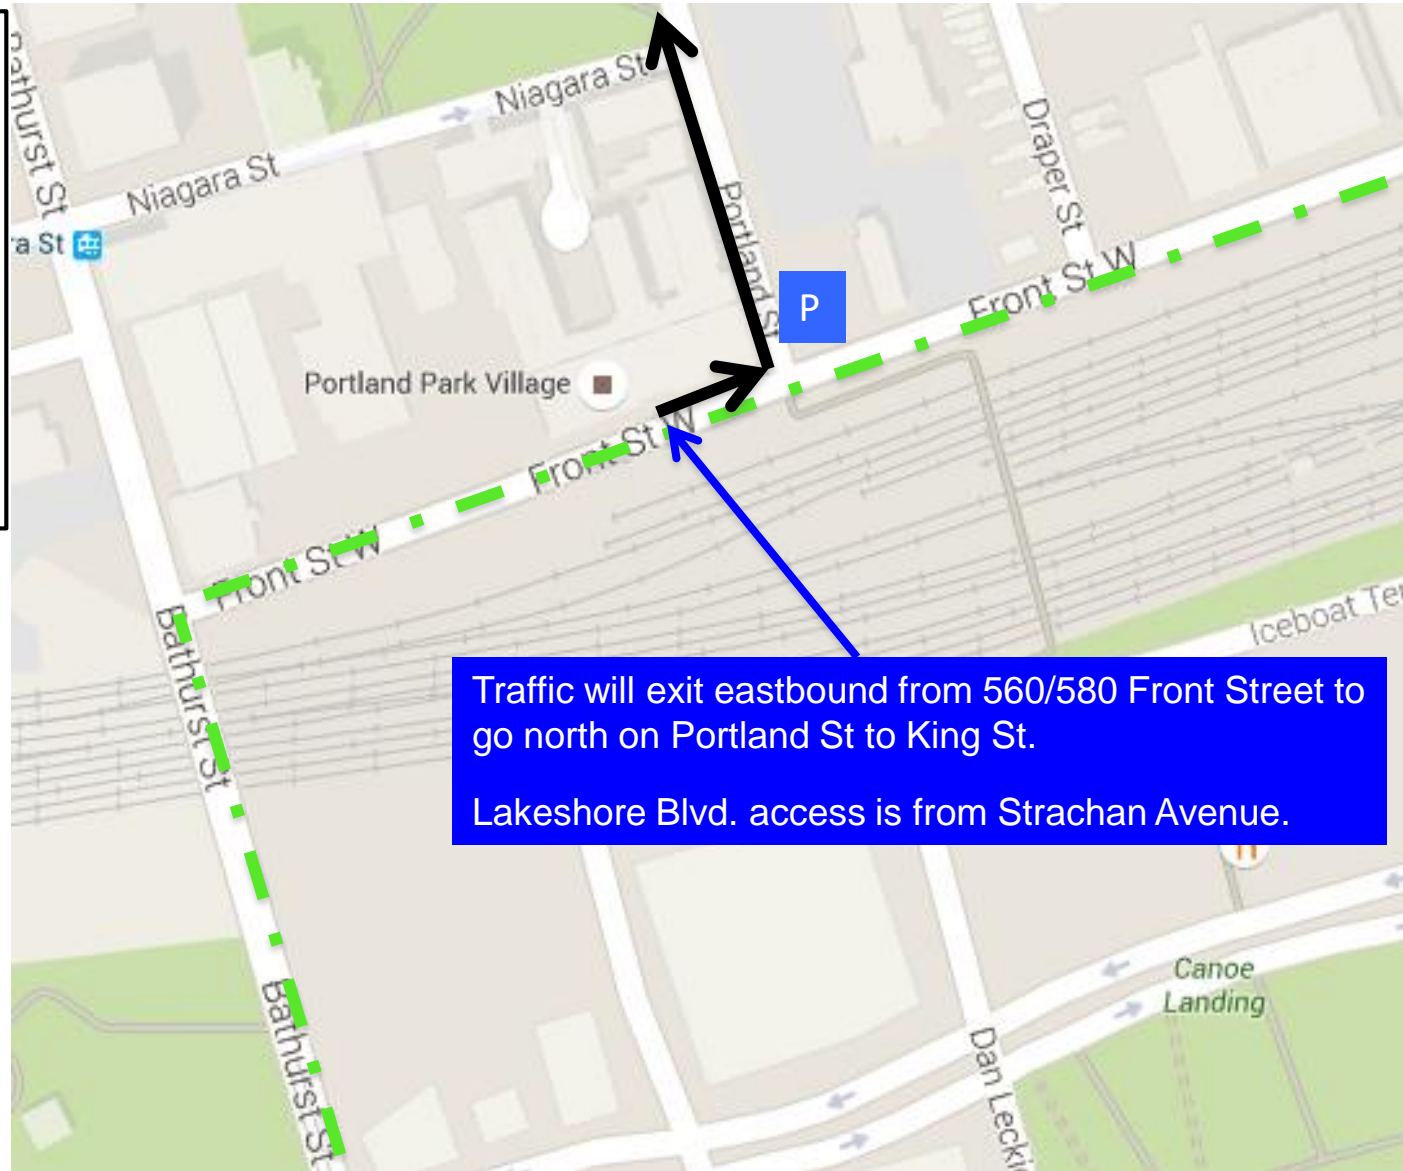

# Sporting Life 10k - Details for Access to 560/580 Front Street Sunday, May 12, 2019 from 7:15AM – 10:30AM

## LEGEND

Vehicle Traffic

Runner Traffic

Barricade – No vehicle traffic  
beyond this point

P Police Officer

Traffic will exit eastbound from 560/580 Front Street to go north on Portland St to King St.

Lakeshore Blvd. access is from Strachan Avenue.