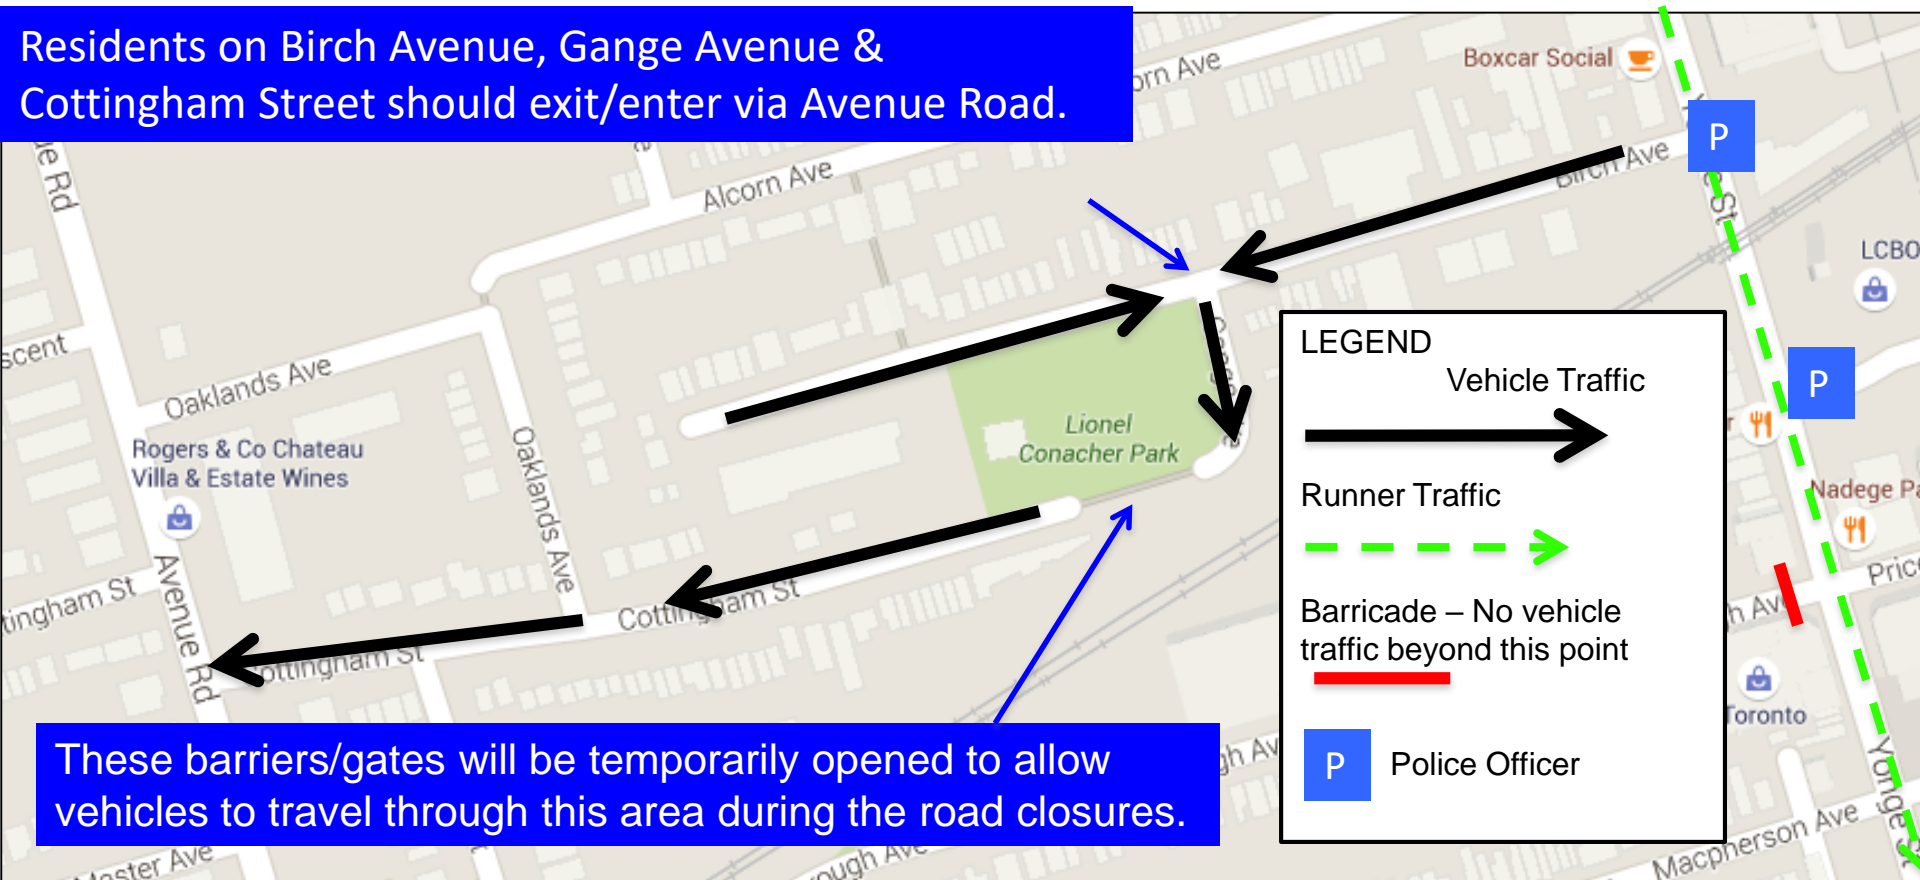

Sporting Life 10k – Access for residents near Yonge Street & Birch Avenue Sunday, May 12, 2019 – from 7:15AM until 10:30AM

Residents on Birch Avenue, Gange Avenue & Cottingham Street should exit/enter via Avenue Road.

These barriers/gates will be temporarily opened to allow vehicles to travel through this area during the road closures.