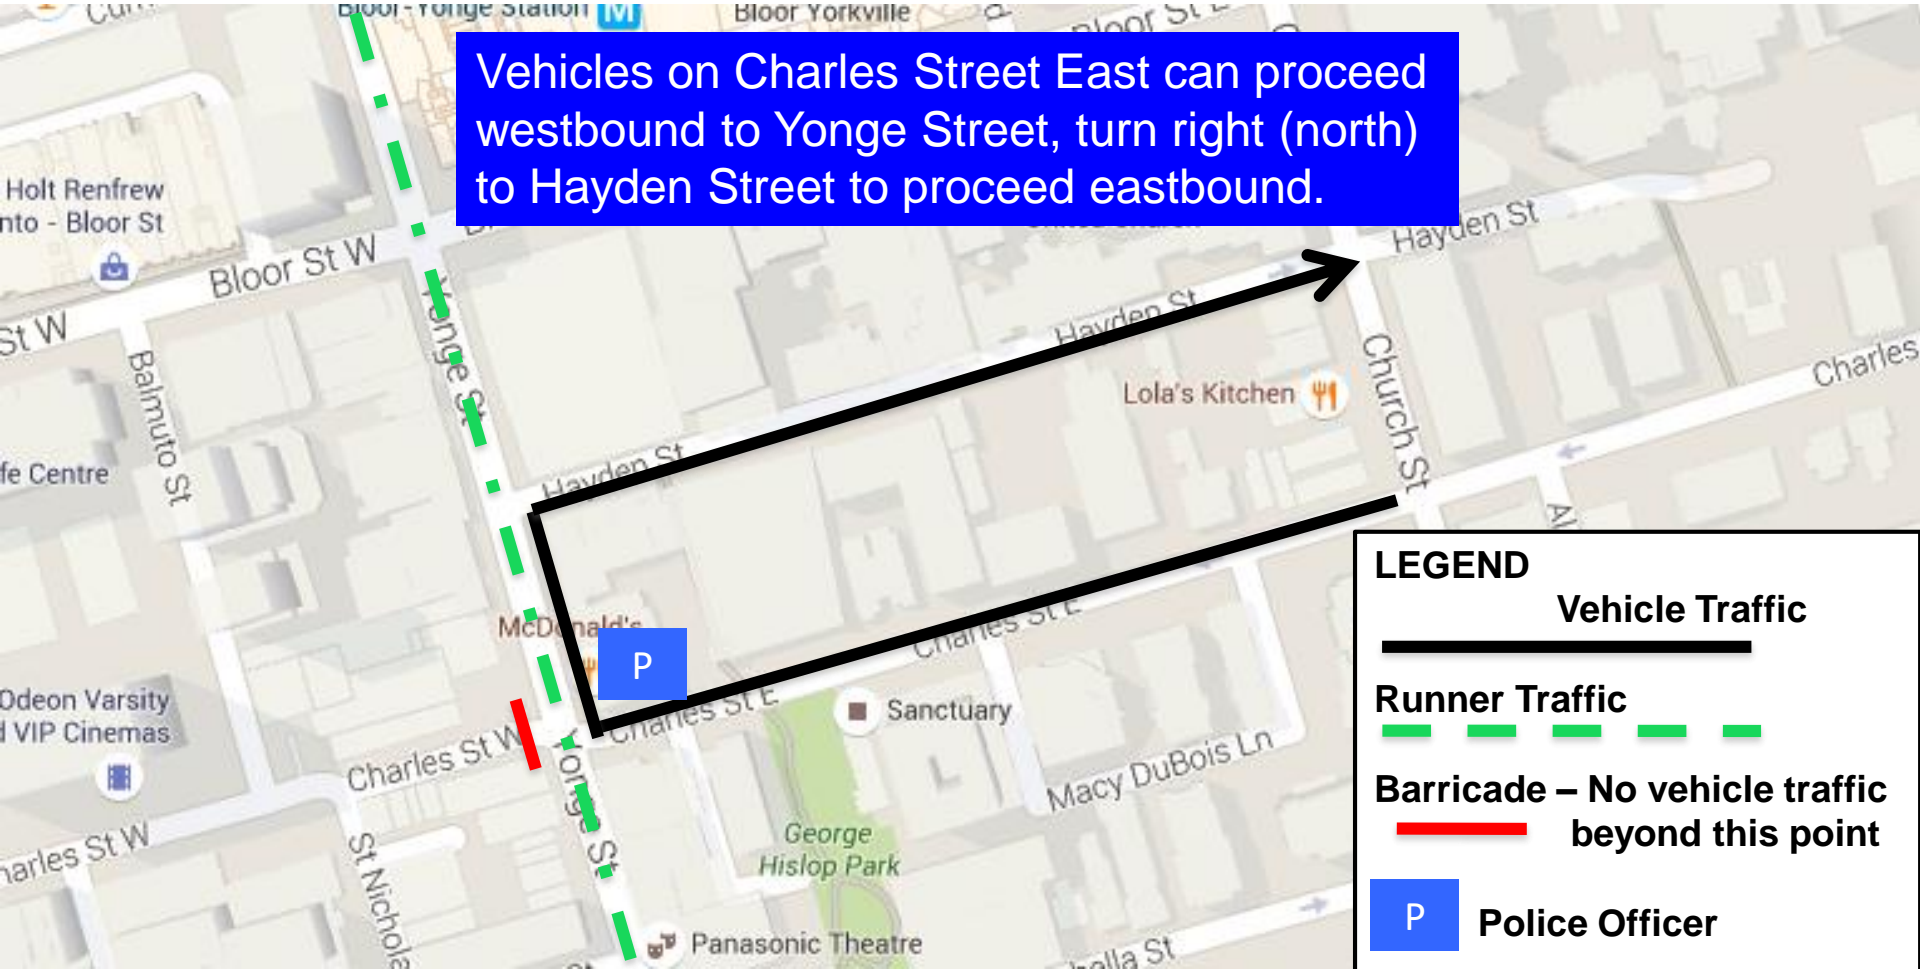

Traffic redirections for residents on Charles Street & Hayden Street Sunday, May 12, 2019 from 7:15AM - 10:30AM

Vehicles on Charles Street East can proceed westbound to Yonge Street, turn right (north) to Hayden Street to proceed eastbound.

LEGEND

Vehicle Traffic
—————

Runner Traffic
- - - - -

Barricade – No vehicle traffic beyond this point
—————

P Police Officer