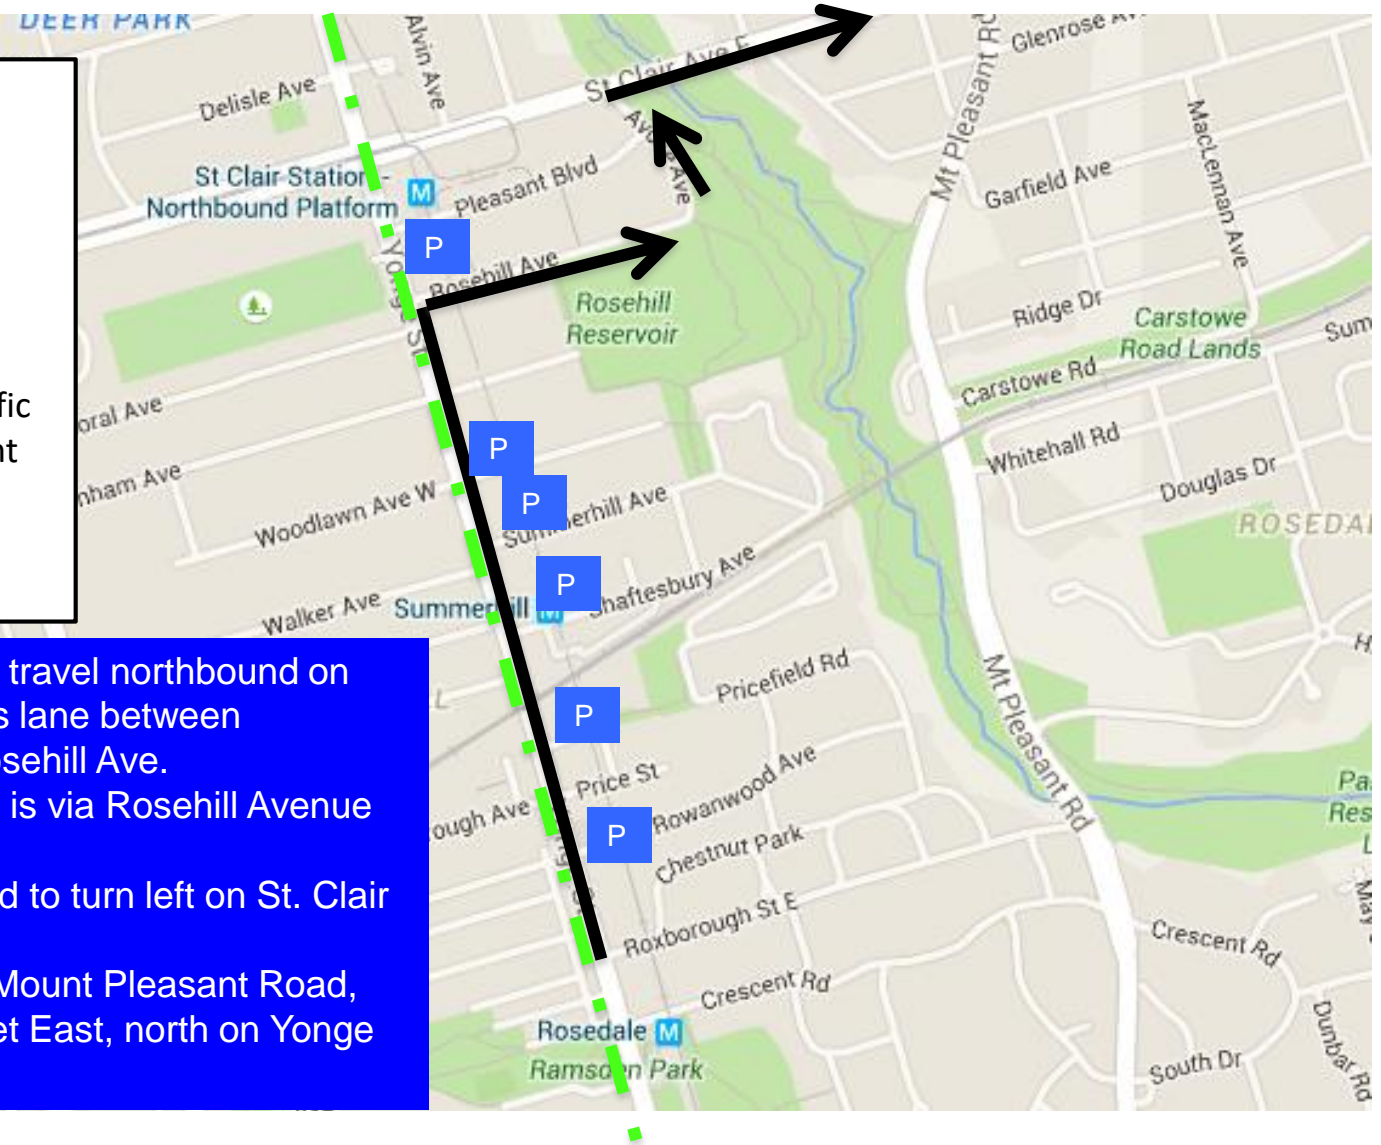

Access for residents east of Yonge Street & south of St. Clair Avenue Sunday, May 12, 2019 from 7:15AM - 10:30AM

LEGEND

Vehicle Traffic

Runner Traffic

Barricade – No vehicle traffic
 beyond this point

 Police Officer

Vehicles will be allowed to travel northbound on Yonge Street in the access lane between Roxborough St. E. and Rosehill Ave. Access to St. Clair Ave. E. is via Rosehill Avenue and Avoca Avenue. Vehicles will not be allowed to turn left on St. Clair Avenue. To return, travel south on Mount Pleasant Road, west on Roxborough Street East, north on Yonge Street.