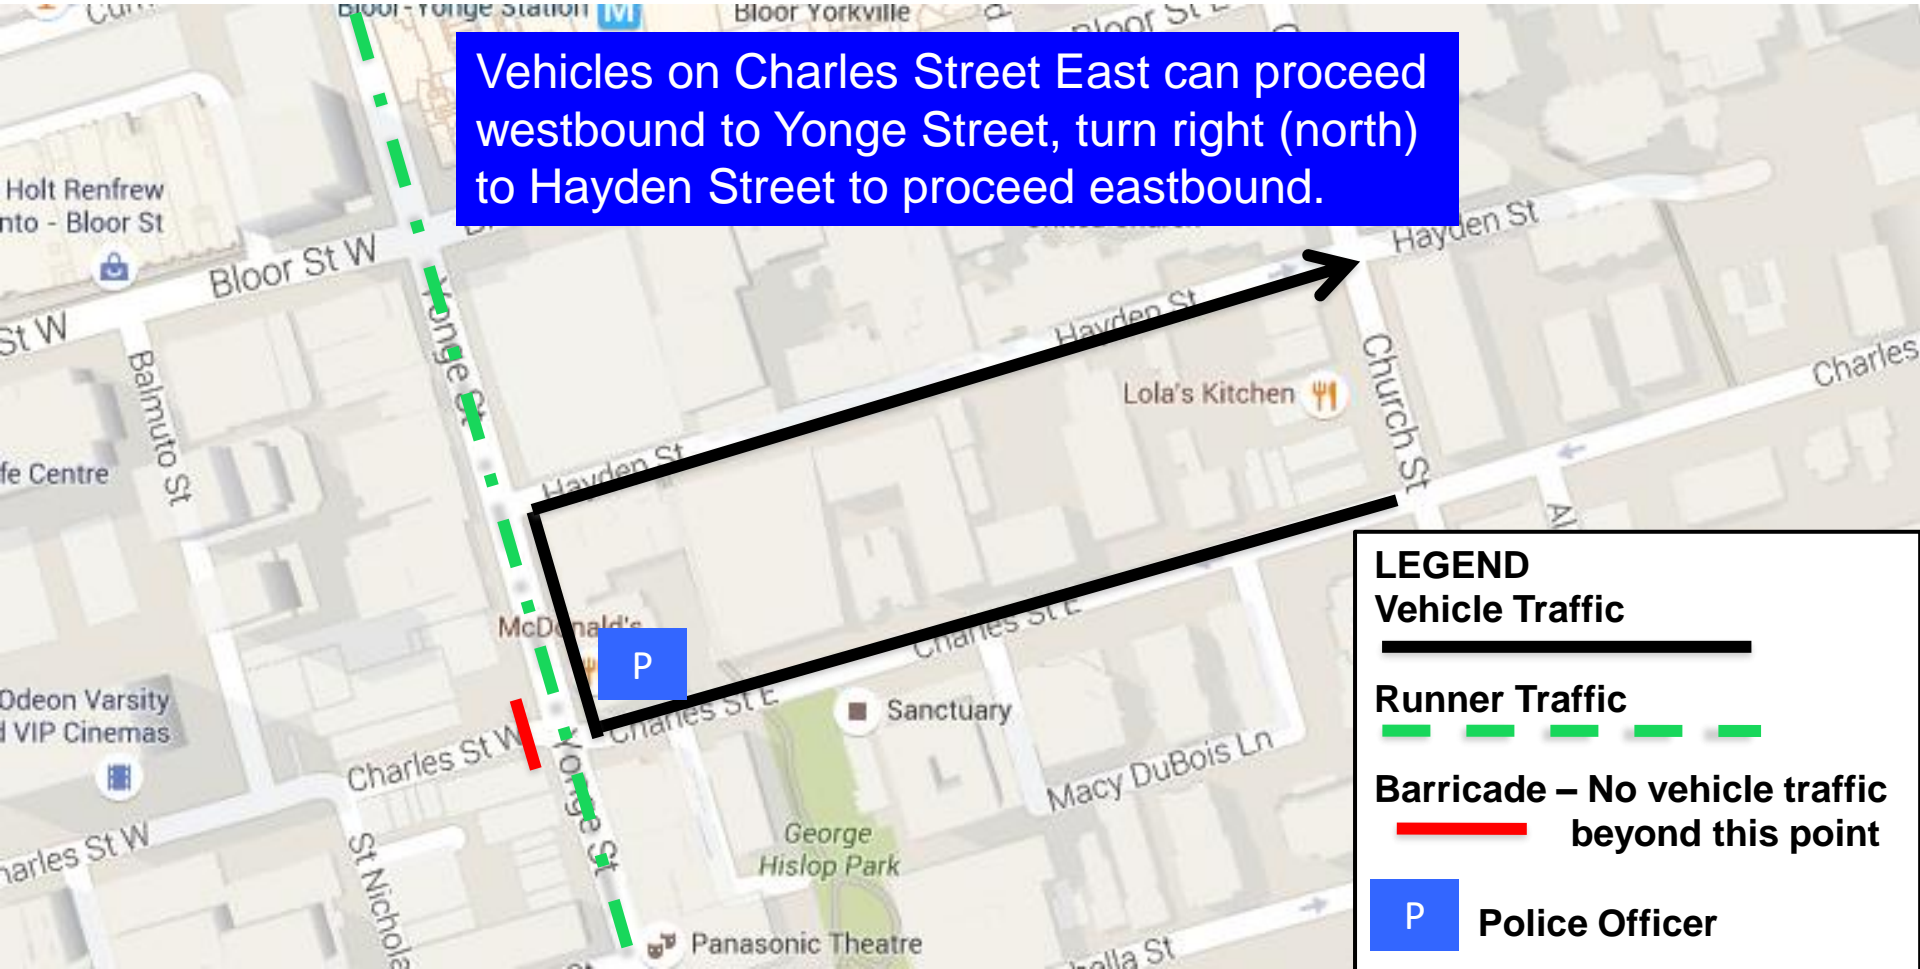

Traffic redirections for residents on Charles Street & Hayden Street Sunday, May 8, 2022 from 7:00AM - 10:30AM

Vehicles on Charles Street East can proceed westbound to Yonge Street, turn right (north) to Hayden Street to proceed eastbound.

LEGEND

Vehicle Traffic
—————

Runner Traffic
- - - - -

Barricade – No vehicle traffic beyond this point
———

P Police Officer