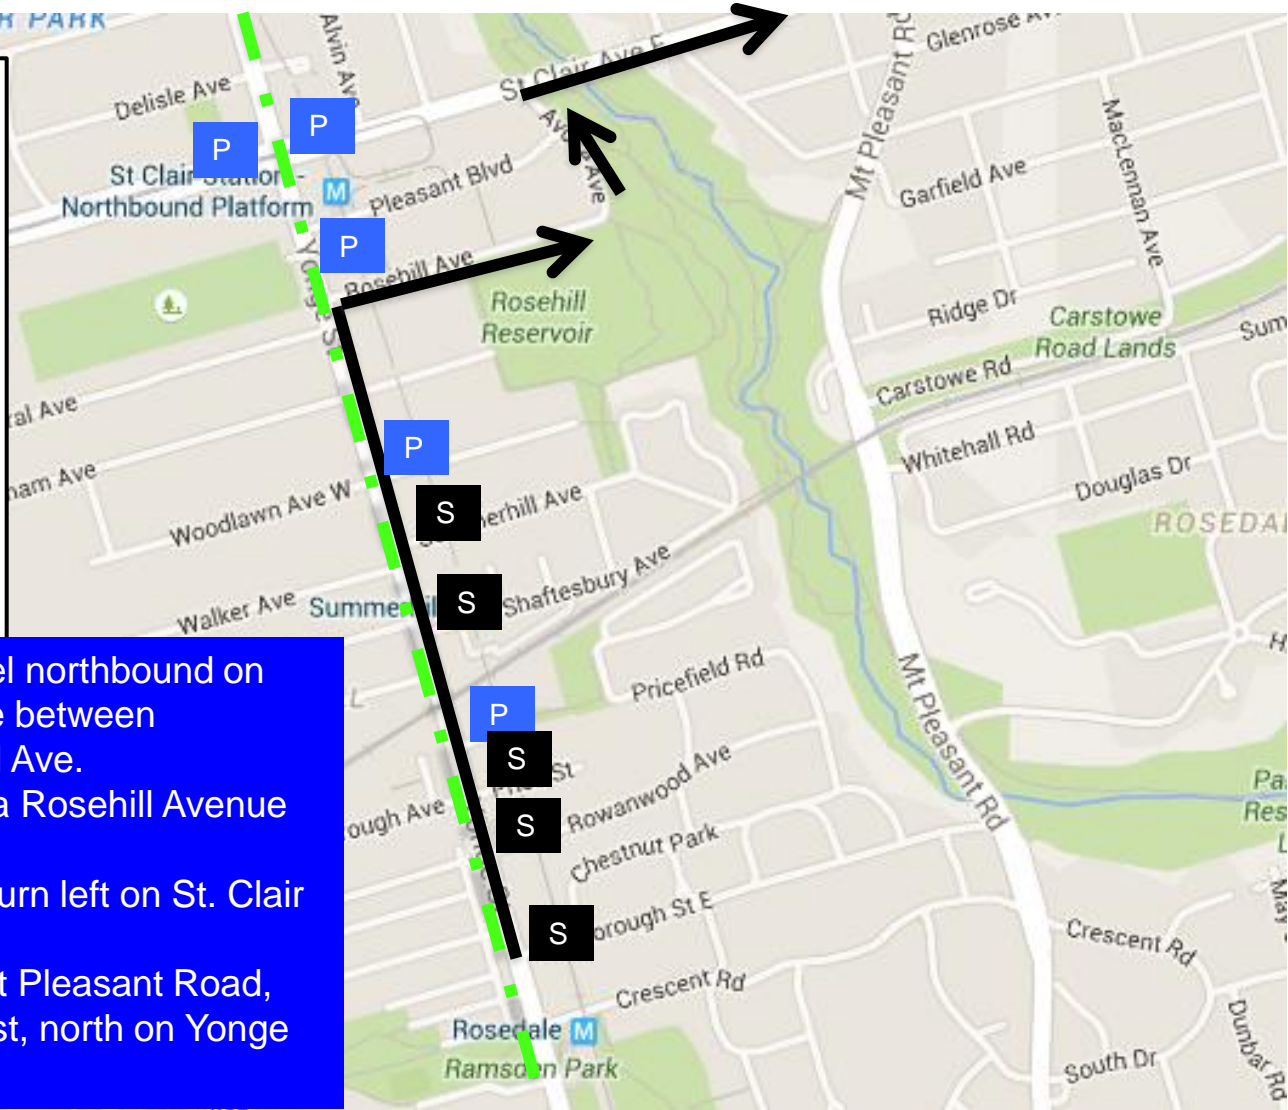

Access for residents east of Yonge Street & south of St. Clair Avenue Sunday, May 8, 2022 from 7:00AM - 10:30AM

LEGEND

Vehicle Traffic

Runner Traffic

Barricade – No vehicle traffic
 beyond this point

 Police Officer

 Security Guard

Vehicles will be allowed to travel northbound on Yonge Street in the access lane between Roxborough St. E. and Rosehill Ave.
Access to St. Clair Ave. E. is via Rosehill Avenue and Avoca Avenue.
Vehicles will not be allowed to turn left on St. Clair Avenue.
To return, travel south on Mount Pleasant Road, west on Roxborough Street East, north on Yonge Street.