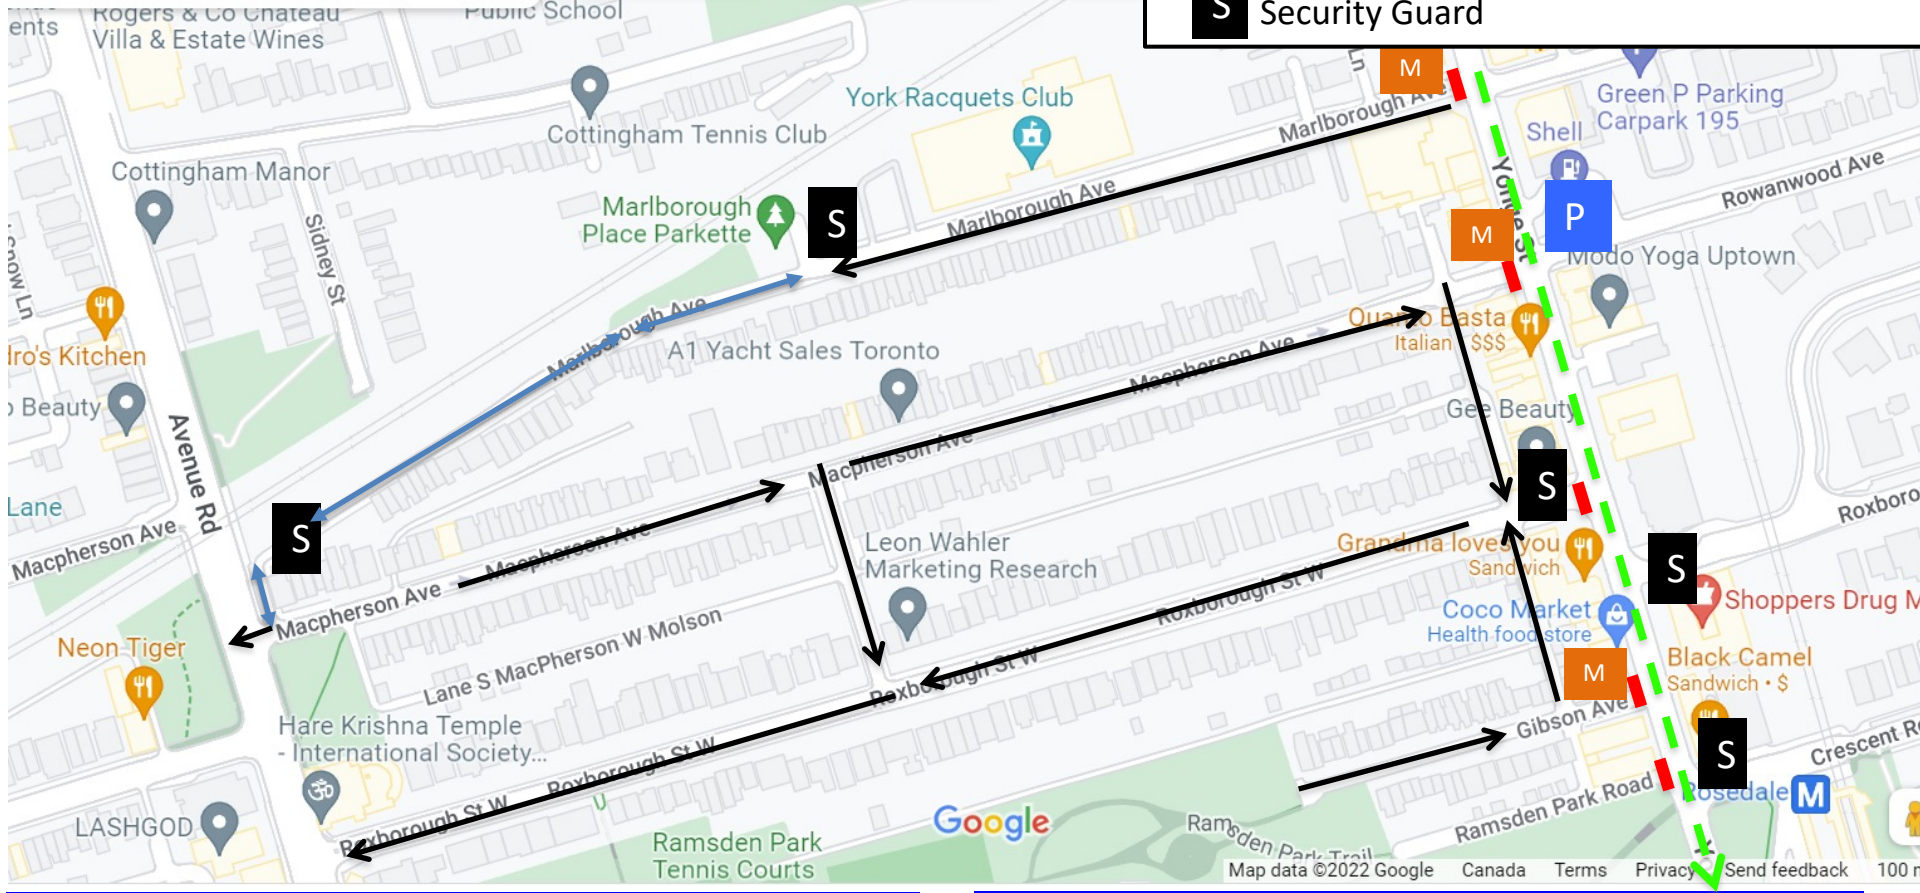

# Sporting Life 10K – Access for Marlborough, Macpherson & Gibson

## Sunday, May 14, 2023 – from 7:00am until 10:30am

Residents west of York Racquets, will be allowed to continue westbound to Avenue Rd. with the support of Security Guards allowing one vehicle in either direction at a time

**LEGEND**

- Vehicle Traffic 
- Runner Traffic 
- Barricade – No vehicle traffic beyond this point 
- P** Police Officer
- M** Marshal
- S** Security Guard

Residents on Macpherson can leave via Avenue Rd. by using Molson St. or Sam Tile Lane

Residents on Gibson Ave. can leave via Avenue Rd. by using Paul Hahn Lane