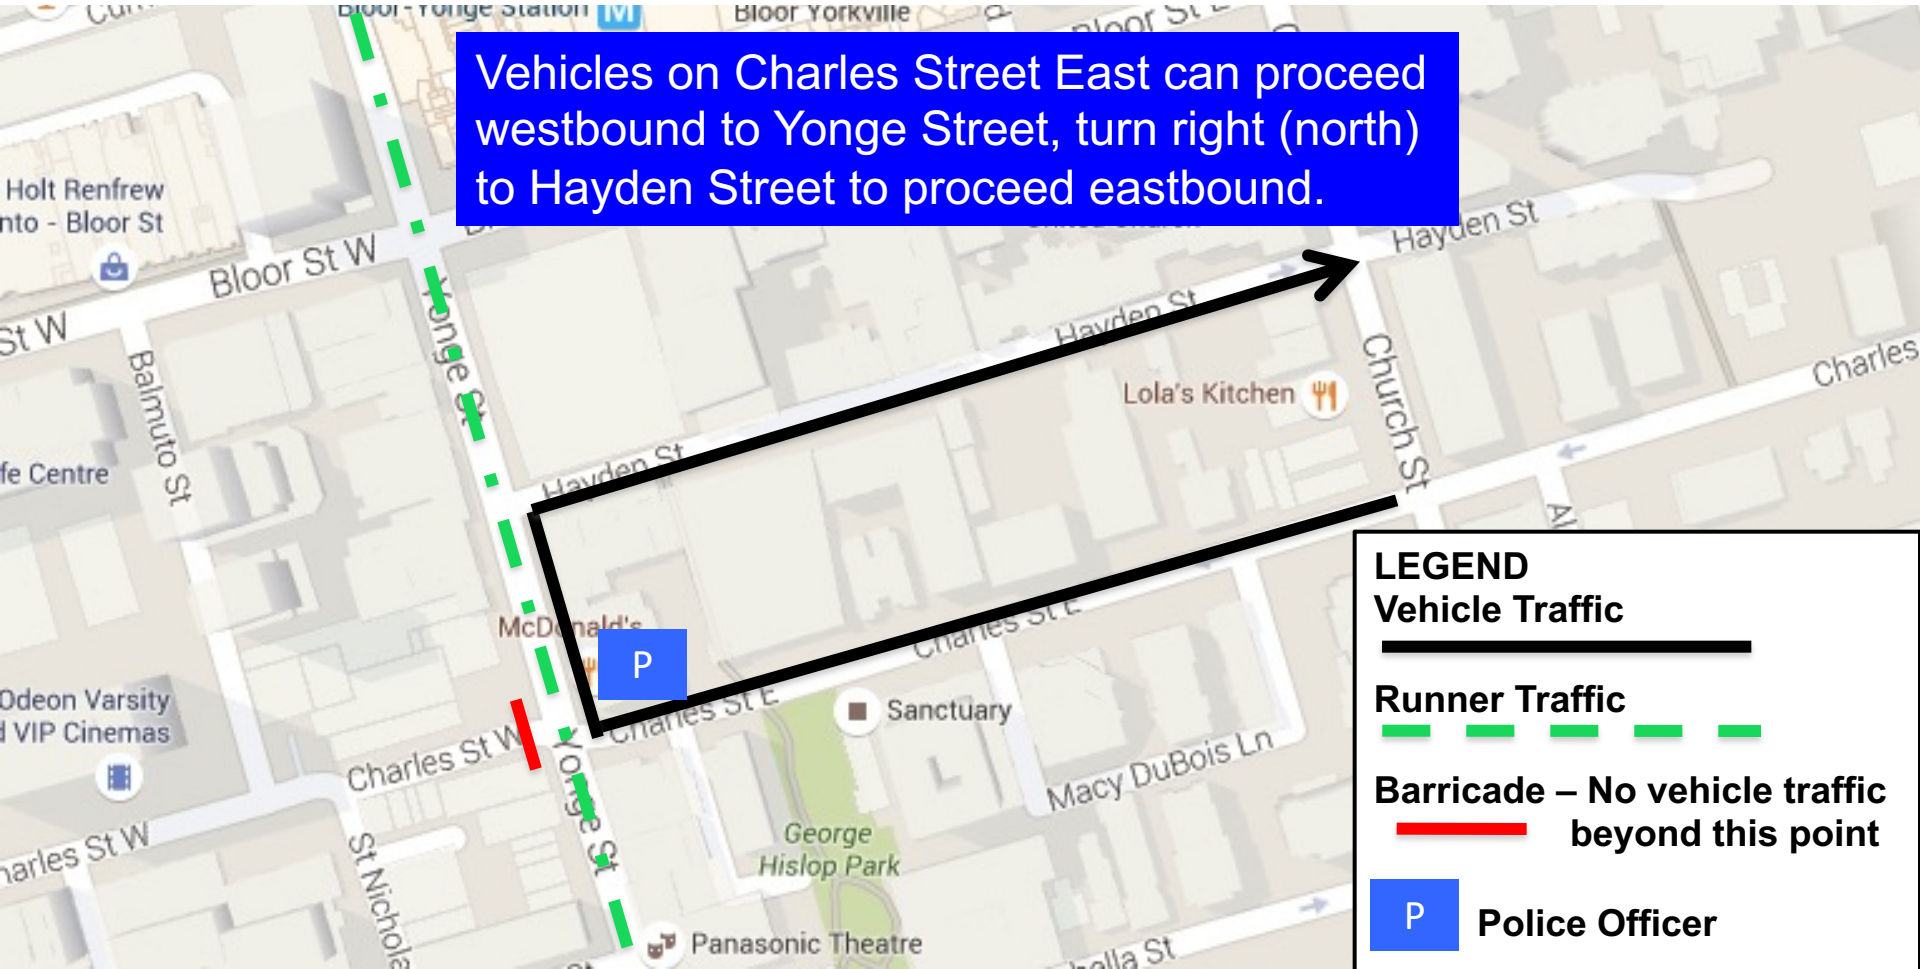

Traffic redirections for residents on Charles Street & Hayden Street Sunday, May 12, 2024 from 6:30AM - 11:00AM

Vehicles on Charles Street East can proceed westbound to Yonge Street, turn right (north) to Hayden Street to proceed eastbound.

LEGEND

Vehicle Traffic
—————

Runner Traffic
- - - - -

Barricade – No vehicle traffic beyond this point
———

P Police Officer