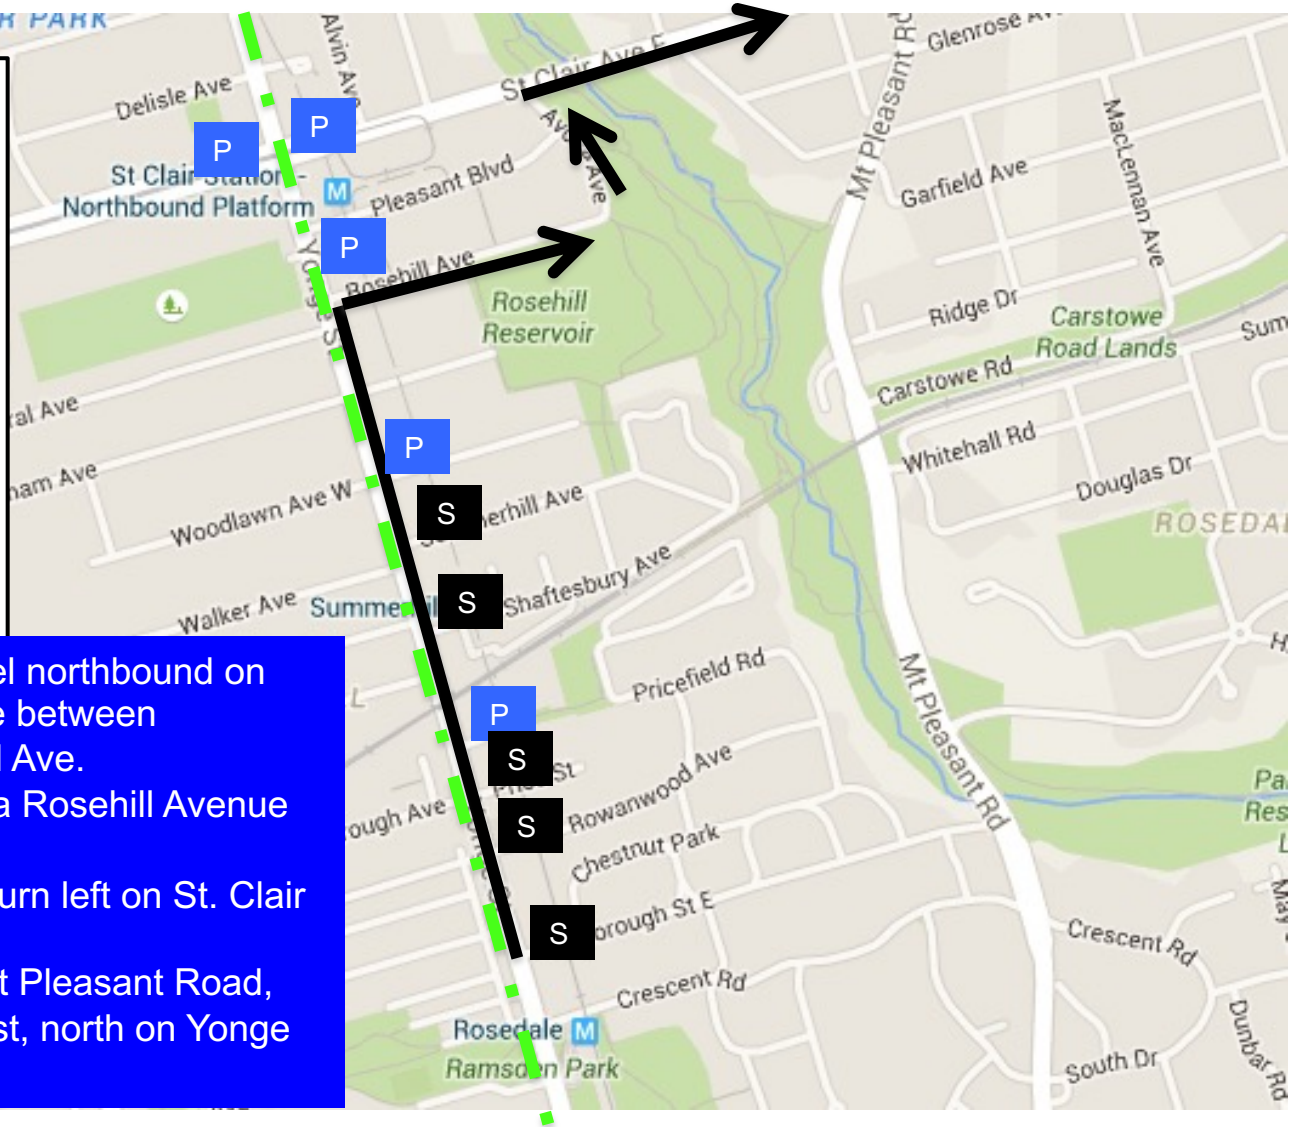

Access for residents east of Yonge Street & south of St. Clair Avenue Sunday, May 12, 2024 from 6:30AM - 11:00AM

LEGEND

Vehicle Traffic
—————

Runner Traffic
- - - - -

Barricade – No vehicle traffic
————— beyond this point

P Police Officer

S Security Guard

Vehicles will be allowed to travel northbound on Yonge Street in the access lane between Roxborough St. E. and Rosehill Ave.
Access to St. Clair Ave. E. is via Rosehill Avenue and Avoca Avenue.
Vehicles will not be allowed to turn left on St. Clair Avenue.
To return, travel south on Mount Pleasant Road, west on Roxborough Street East, north on Yonge Street.